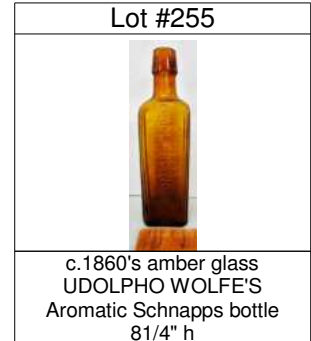

Auction Catalogue

By Lot Number

Auction Date:	09/28/2024 09:30 AM To 09/28/2024 04:30 PM
Auction Location:	Important Live Cataloged Multi-Estate Auction - 300 Court St., Victoria, Va