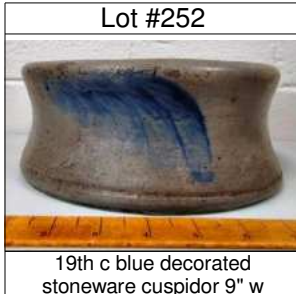

Auction Catalogue

By Lot Number

Auction Date:	09/28/2024 09:30 AM To 09/28/2024 04:30 PM
Auction Location:	Important Live Cataloged Multi-Estate Auction - 300 Court St., Victoria, Va