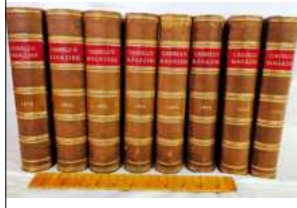

Lot #47

Eight volumes 1879-1886 CASSELL'S MAGAZINE, Illustrated, London