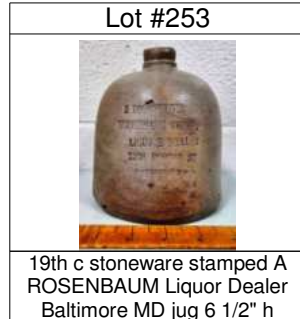

Auction Catalogue

By Lot Number

Auction Date:	09/28/2024 09:30 AM To 09/28/2024 04:30 PM
Auction Location:	Important Live Cataloged Multi-Estate Auction - 300 Court St., Victoria, Va